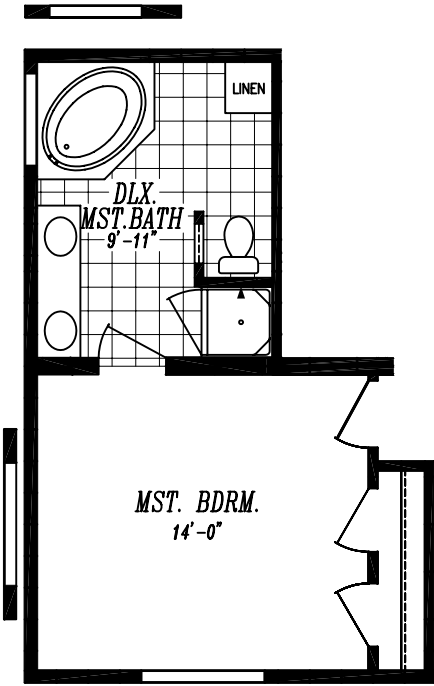

LAKECREST 5228-9501  
 26'-8" x 52'-0"  
 1387 SQ. FT.

LIVING ROOM  
22'-4"

LIVING ROOM  
22'-4"

OPT. ORIGAMIC WINDOWS

OPT. CLERESTORY WINDOWS