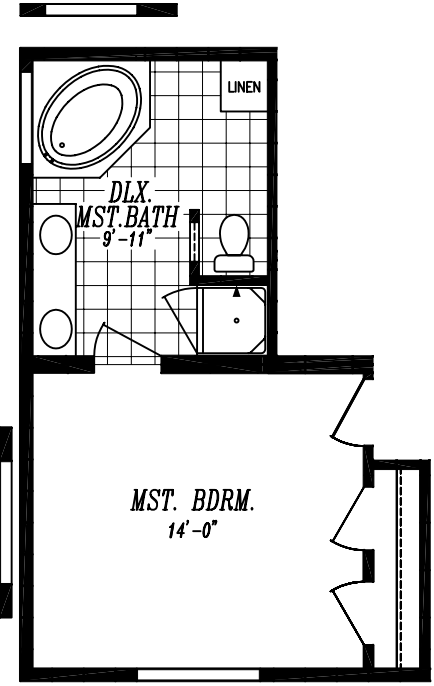

LAKECREST 5228-9501  
 26'-8" x 52'-0"  
 1387 SQ. FT.

LIVING ROOM  
22'-4"

LIVING ROOM  
22'-4"

OPT. ORIGAMIC WINDOWS

OPT. CLERESTORY WINDOWS