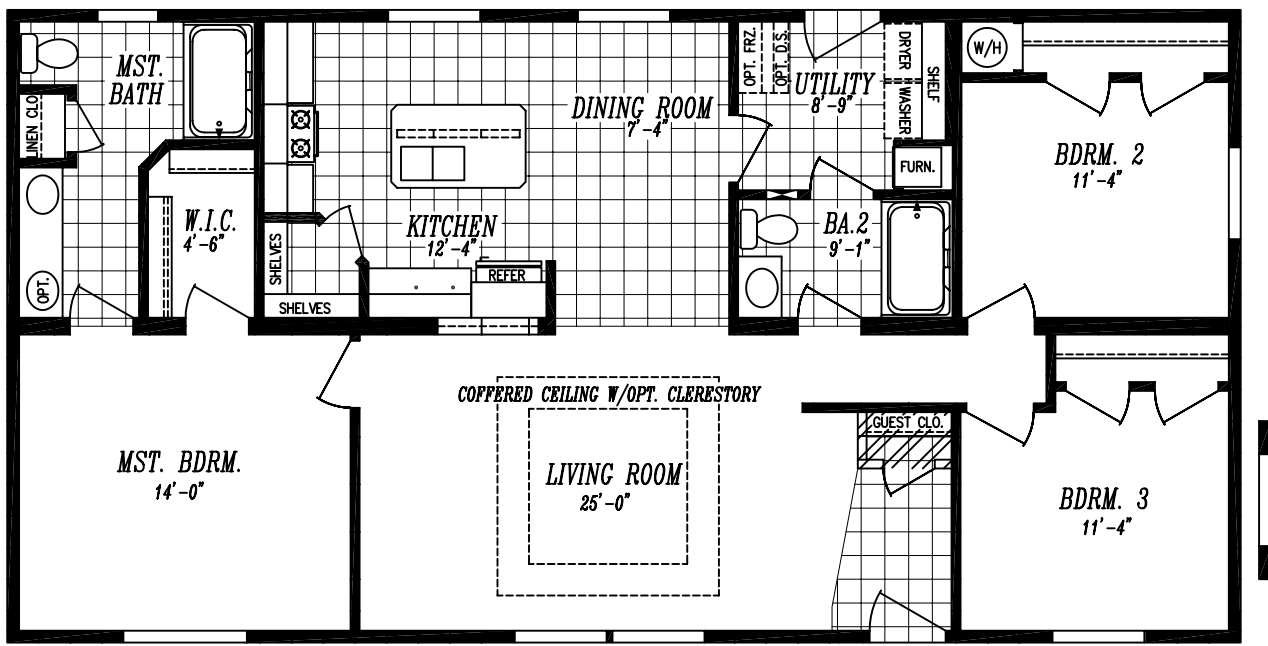

LAKECREST 5228-9501  
 26'-8" x 52'-0"  
 1387 SQ. FT.

LIVING ROOM  
22'-4"

LIVING ROOM  
22'-4"

OPT. ORIGAMIC WINDOWS

OPT. CLERESTORY WINDOWS