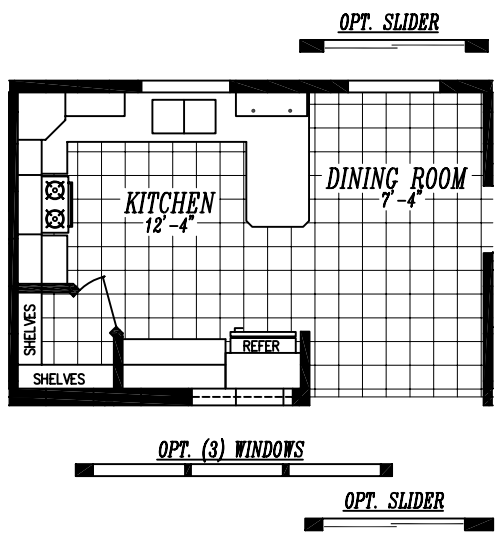

LAKECREST 5228-9501  
 26'-8" x 52'-0"  
 1387 SQ. FT.

LIVING ROOM  
22'-4"

LIVING ROOM  
22'-4"

OPT. ORIGAMIC WINDOWS

OPT. CLERESTORY WINDOWS