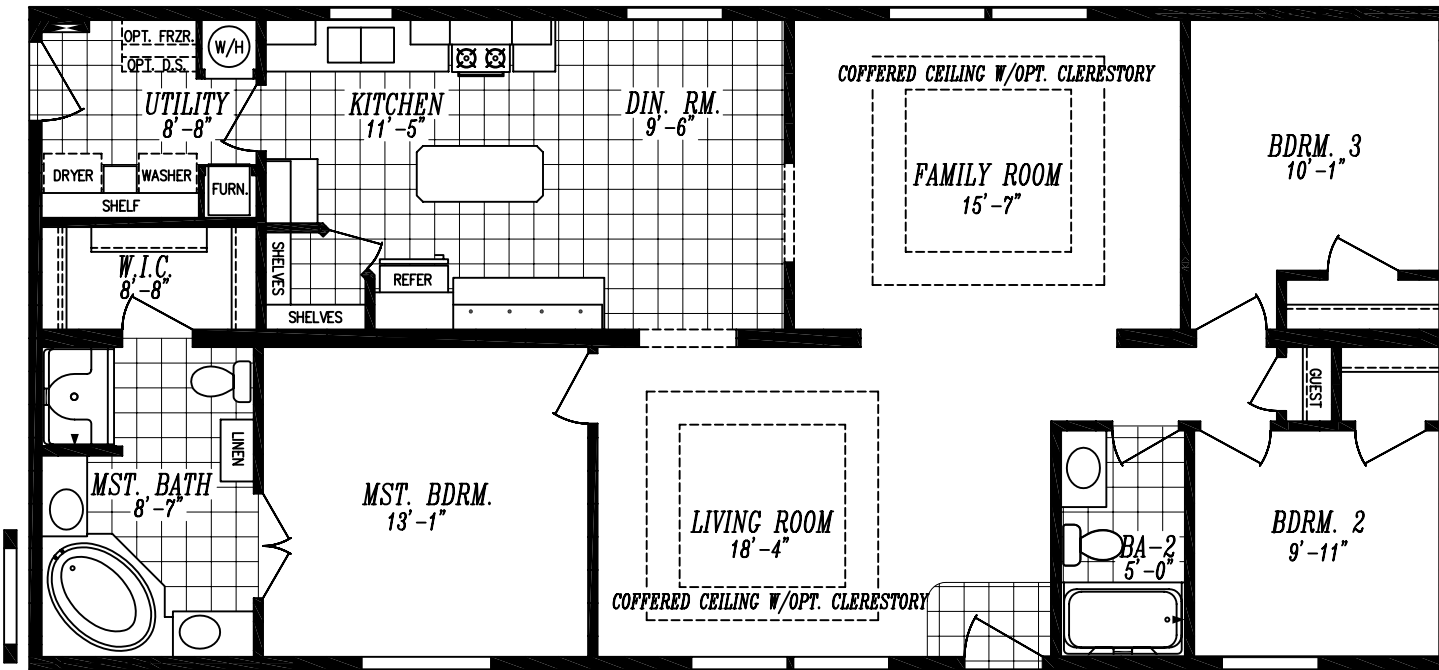

LAKECREST 5728-9541

26'-8" x 57'-4"
APPROX. 1528 SQ. FT.

OPT. SLIDING GLASS

OPT. ORIGAMIC

OPT. CLERESTORY

OPT. ORIGAMIC

OPT. RECESSED ENTRY

OPT. CLERESTORY