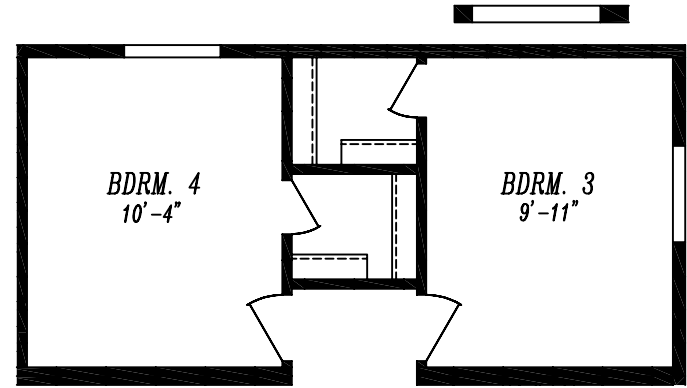

LAKECREST 5728-9541

26'-8" x 57'-4"
APPROX. 1528 SQ. FT.

OPT. SLIDING GLASS

OPT. ORIGAMIC

OPT. CLERESTORY

OPT. ORIGAMIC

OPT. RECESSED ENTRY

OPT. CLERESTORY