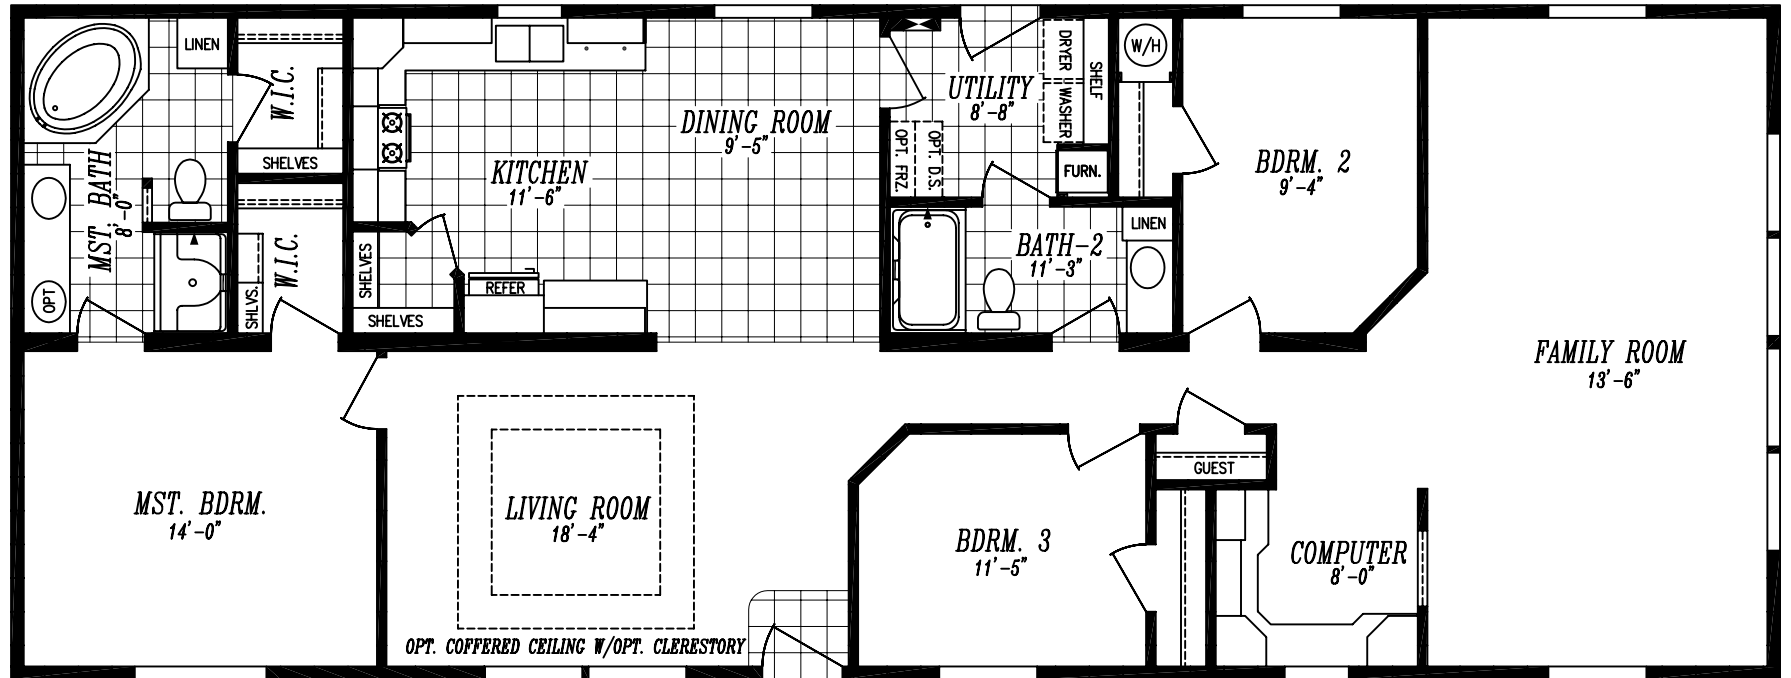

OPT. SLIDING GLASS

LAKECREST 7028-9542
26'-8" x 70'-0"
APPROX. 1867 SQ. FT.