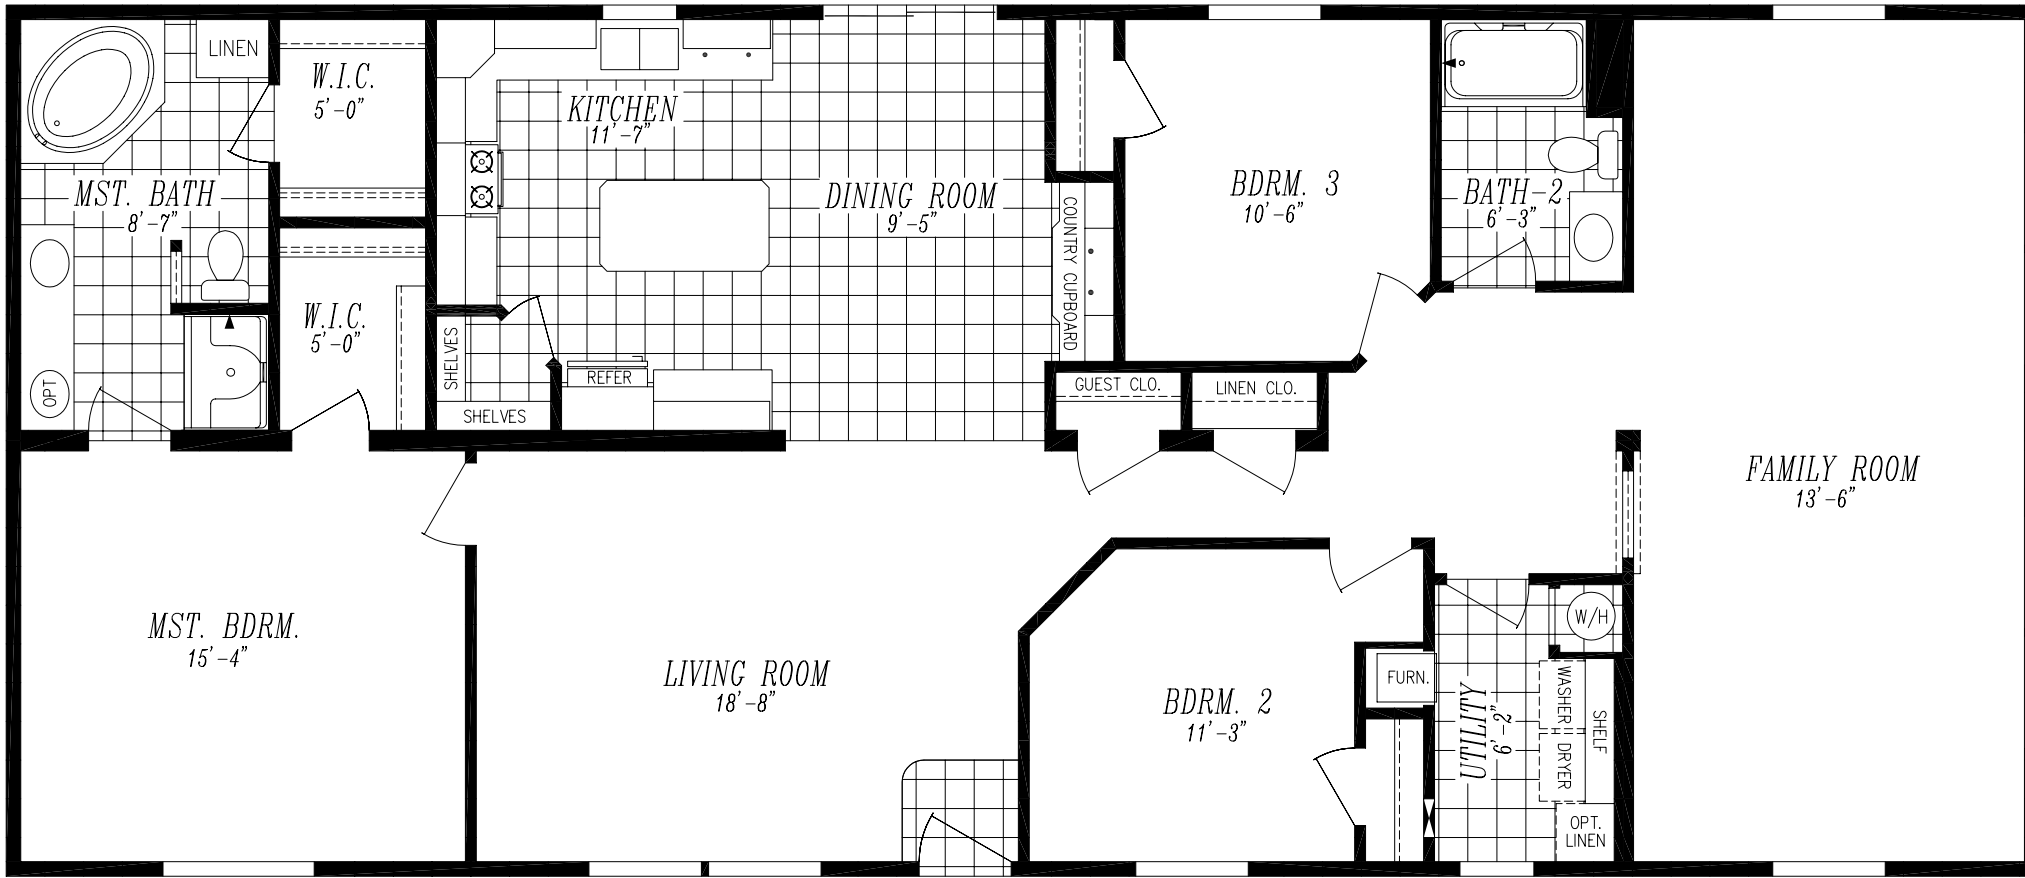

OPT. 4th. BDRM.

OPT. SPORTS BAR

OPT. BATH-2/UTILITY FLIP
OPT. UTIL. DOOR IPO WINDOW

OPT. ORIGAMIC WINDOWS

LAKECREST 7030-9546
30'-0" x 70'-0"
APPROX. 2,100 SQ. FT.