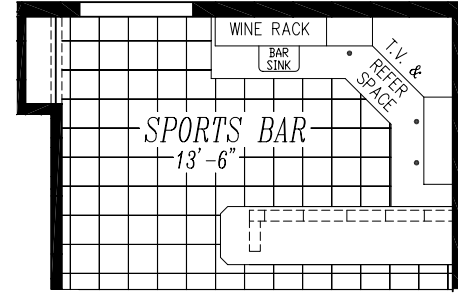

OPT. 4th. BDRM.

OPT. SPORTS BAR

OPT. BATH-2/UTILITY FLIP
OPT. UTIL. DOOR IPO WINDOW

OPT. ORIGAMIC WINDOWS

LAKECREST 7030-9546
30'-0" x 70'-0"
APPROX. 2,100 SQ. FT.