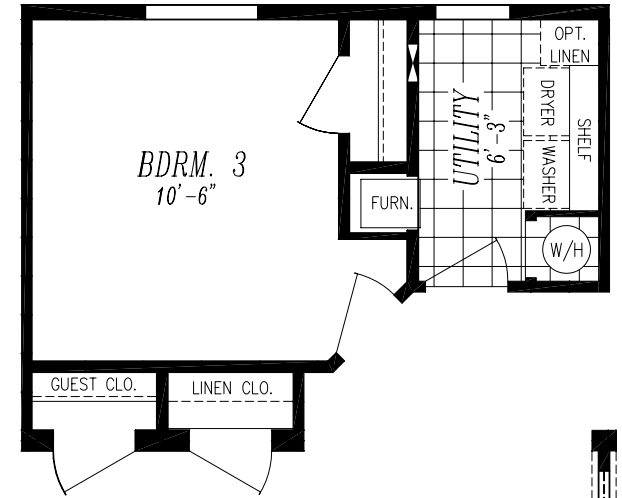

OPT. 4th. BDRM.

OPT. SPORTS BAR

OPT. BATH-2/UTILITY FLIP
OPT. UTIL. DOOR IPO WINDOW

OPT. ORIGAMIC WINDOWS

LAKECREST 7030-9546
30'-0" x 70'-0"
APPROX. 2,100 SQ. FT.