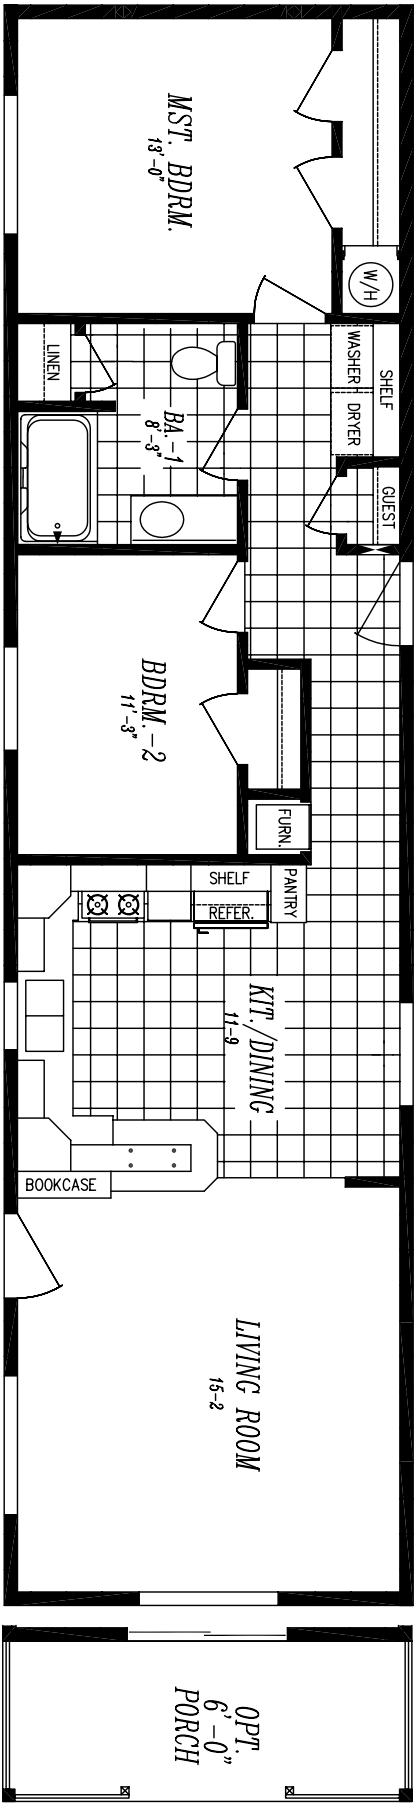

OPT. MST. BATH (N/A WITH PORCH)
 (ADDS 5'-4" TO HOME)
 15'-4" x 65'-4"
 APPROX. 1002 SQ. FT.

OPTION PORCH
 (N/A W/OPT MST. BATH)

FIRST EDITION 6016-9703
 15'-4" x 60'-0"
 APPROX. 920 SQ. FT.